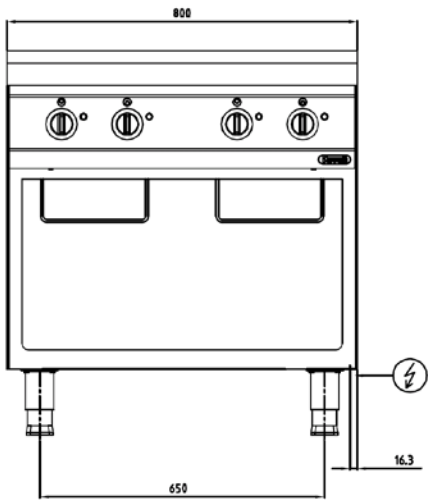

### Optional Accessories

- Clip Plate for Joining.

APPROVAL: \_\_\_\_\_

Front

Top

Side

**Electric Connection**

\* Overall Dimension in mm

**Key Information:**

<b>Cooking Surface:</b>	2x(350x650mm)
<b>Direct heat emission:</b>	1.40 kW
<b>Latent heat emission:</b>	0.56 kW
<b>Steam emission:</b>	0.83 kg /h
<b>Working Temperature MIN:</b>	-
<b>Working Temperature MAX:</b>	-
<b>Net Weight:</b>	-
<b>Shipping Height:</b>	1020 mm
<b>Shipping Width:</b>	855 mm
<b>Shipping Depth:</b>	995 mm
<b>Shipping Volume:</b>	0.867 m <sup>3</sup>