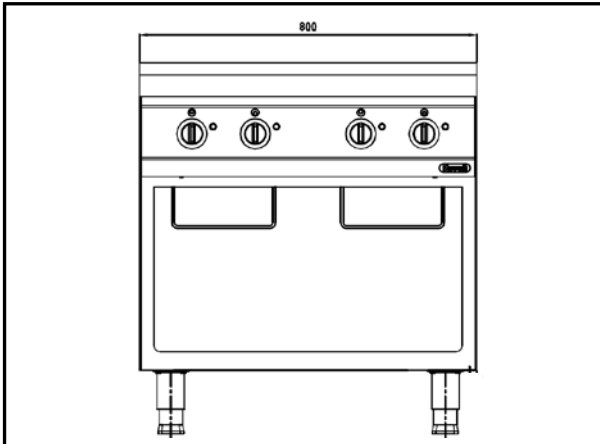

Total Food-Service Solutions

Modular Electric Induction Cooker NEIC 8-90 GR, Electric Cooker with Four Ceramic Glasses

ITEM# _____

MODEL# _____

NAME# _____

S/N# _____

Grandis Modular Electric Induction Cooker

Electric Cooker with Four Ceramic Glasses

NEIC 8-90 GR   FOUR CERAMIC GLASSES,
OPEN CABINET

Short Form Specification

Item No.

Nayati Electric Induction Cooker with 20 kW power rate and surface with 4 independently controlled 5 kW induction zones. Induction top surface with seamless transition between individual heating zones. Featuring removable clip joint to connect Meritus family product

Main Features

- Glass ceramic cooking surface with 4 Independently controlled induction zones with a power of 5 kW per zone.
- Unit to be installed free standing, can be joined with base cabinet, table stand or cantilever system.
- Service maintenance can be done from the front panel.

Construction

- All exterior panels in 304 of Stainless Steel.
- Orbital top panel anti-scratch finishing.
- Top and side mounted by 2.0mm of Stainless Steel.
- Adjustable ± 25 mm Stainless Steel Leg.

Included Accessories

- N/A.

Optional Accessories

- Clip Plate for Joining.

APPROVAL: _____