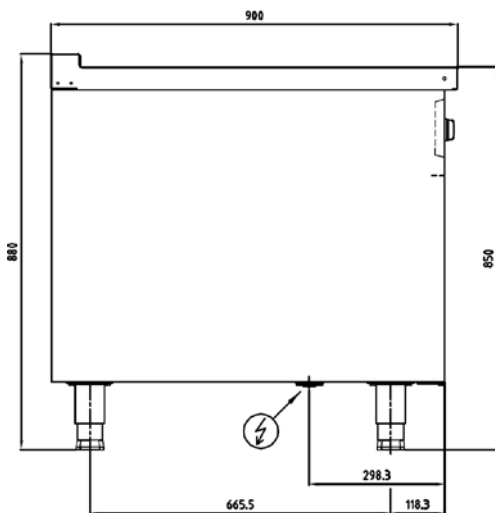

### Optional Accessories

- Clip Plate for Joining.

APPROVAL: \_\_\_\_\_

Front

Top

Side

**Electric Connection**

\* Overall Dimension in mm

**Key Information:**

<b>Cooking Surface:</b>	2x(350x650mm)
<b>Direct heat emission:</b>	1.40 kW
<b>Latent heat emission:</b>	0.56 kW
<b>Steam emission:</b>	0.83 kg /h
<b>Working Temperature MIN:</b>	-
<b>Working Temperature MAX:</b>	-
<b>Net Weight:</b>	-
<b>Shipping Height:</b>	1020 mm
<b>Shipping Width:</b>	855 mm
<b>Shipping Depth:</b>	995 mm
<b>Shipping Volume:</b>	0.867 m <sup>3</sup>